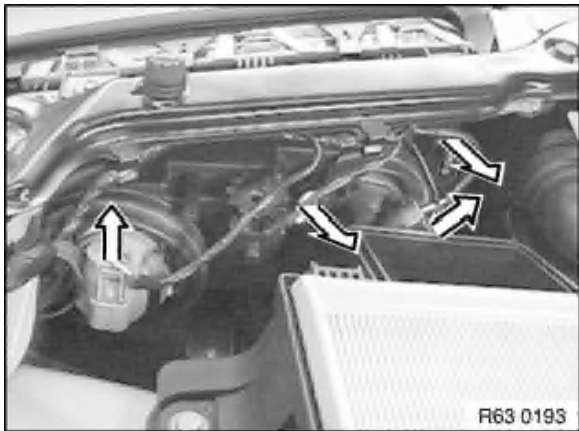


**Coupé/Convertible from 03/2003:**

Remove left headlight (xenon headlight).

**All others:**

*Necessary preliminary tasks:*

- Remove direction indicator lamp.
- Remove trim from headlight housing.

*Note:*

Illustration shows air cleaner cover removed for purposes of clarity.

Unlock and disconnect all plug connections on headlight.

Release screws (1) and (2) and lever out headlight towards front.

*Installation:*