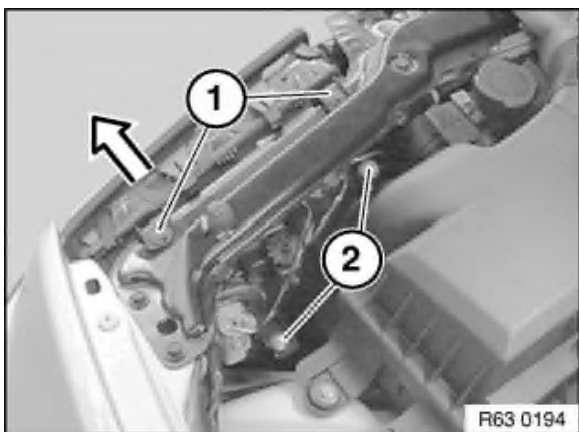


**Coupé/Convertible from 03/2003:**

Remove left headlight (xenon headlight).

**All others:**

*Necessary preliminary tasks:*

- Remove direction indicator lamp.
- Remove trim from headlight housing.

*Note:*

Illustration shows air cleaner cover removed for purposes of clarity.

Unlock and disconnect all plug connections on headlight.

Release screws (1) and (2) and lever out headlight towards front.

*Installation:*

Tighten screws (1) hand-tight only.

Pull headlight fully towards front.

Close hood and adjust headlight to fit.

Open hood and tighten down screws (1).

Install and tighten down screws (2).

*Installation:*  
Adjust headlights.